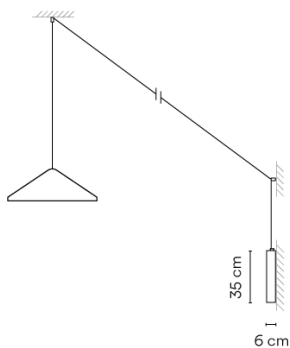

5644

Design By Arik Levy

Wall lamp. Design by Arik Levy. A 10-metre cable with two clamps leads from the base attached to the wall; at the end of the cable is the shade with LED lighting. Electronic control push-button. May be connected with or without plug.

Model Sheet

Finish	 42 Blue M1 NCS S 5010-B10G
	 24 Beige M1 NCS S 2005-Y50R
	 11 Black NCS S 8500N
	 10 White NCS S 0300-N

LED temperature color 2700 K

Dimming Push

Installation type Surface Canopy

Materials Cane: Carbon fiber
Wall plate: Steel

Light source 1 x LED 9W 350mA
D

LED CRI>80 1041 lm 116
2700 K

Driver CC - Constant Current 350
110-240 V 50/60 HZ

Remarks Can be connected with or without plug.
Cable length 10 m.
Push button on the wall plate

Application Wall Lamps

Packaging 2 Box
0.727 m x 0.727 m x 0.32 m
Gross weight 8,5
Net weight 4,45
Vol. 0.1812

Lighting effect

General Lighting

Lamp for general lighting that equally distributes the light in all directions.